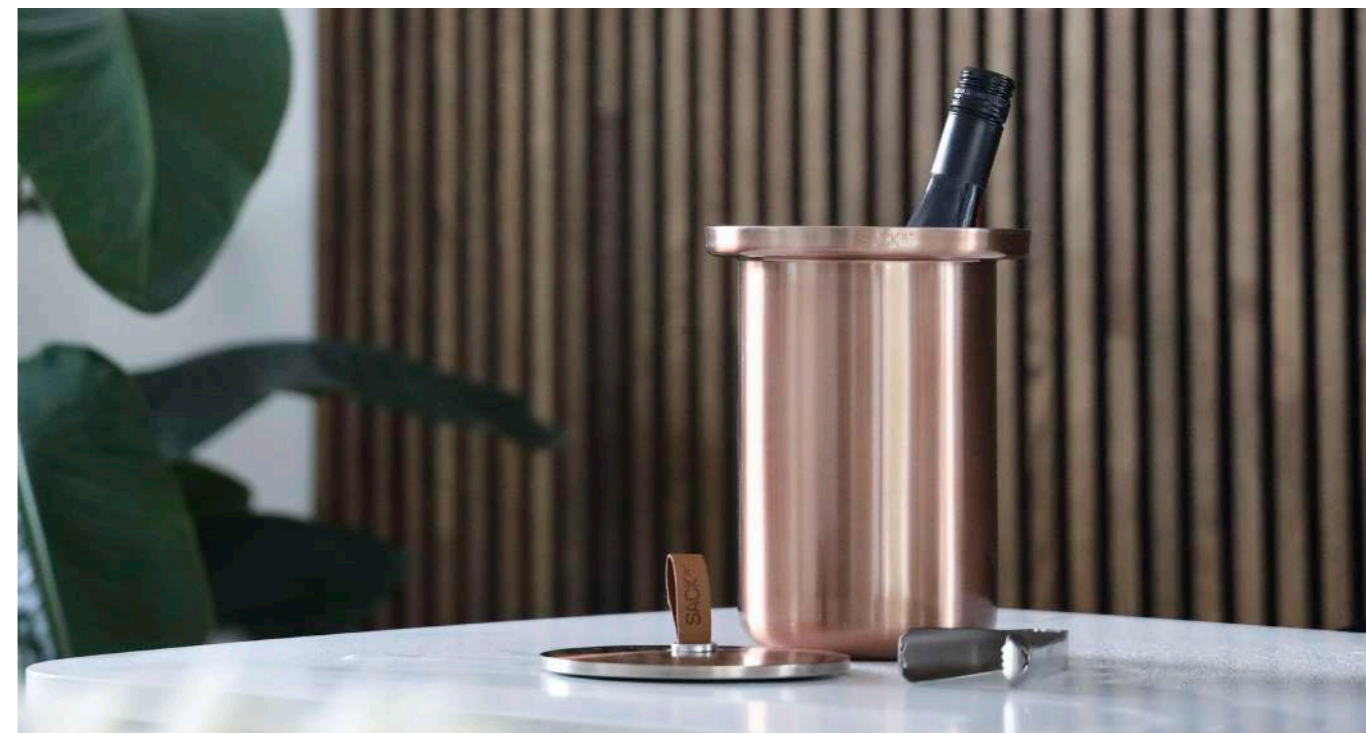

WINE COOLER - Ø14

INDOOR/OUTDOOR STAINLESS STEEL WINE COOLER

● Steel: 8583600 ● Cobber: 8583601

BEST FEATURES

DURABLE MATERIALS | Ø14 ACCESSORY FIT SYSTEM* | DANISH DESIGN
INSULATED | STAINLESS STEEL | WINE/ICE COOLER

DESCRIPTION

The SACKit Wine Cooler is made in a minimalistic stylish design with the absolute best materials making it usable both indoor and outdoor. Use the wine cooler alone or place it in the SACKit Patio Accessory Stand - Ø14. The wine cooler comes with an ice cube tong and a grill in the bottom of the cooler, making the wine cooler suitable for ice cubes as well.

TECHNICAL SPECIFICATIONS

Measurements: Ø17,7 x H: 22cm. Two-layer construction. Satin polished stainless steel.
*fits into any SACKit product with a Ø14 accessory fit cutout (Patio Accessory Stand, Patio Sofa Table, Ledge)