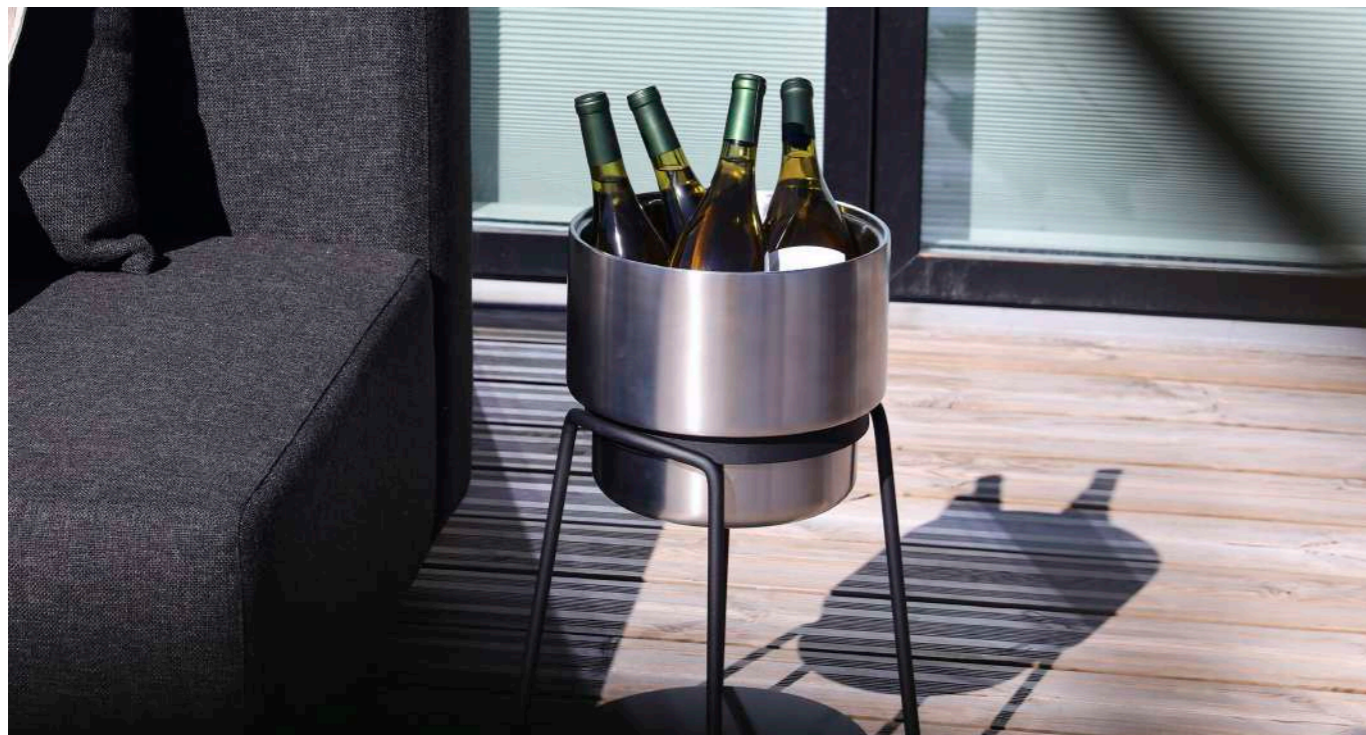

PATIO ACCESSORY STAND - Ø22

INDOOR/OUTDOOR STAINLESS STEEL ACCESSORY STAND

● Black: 8583603