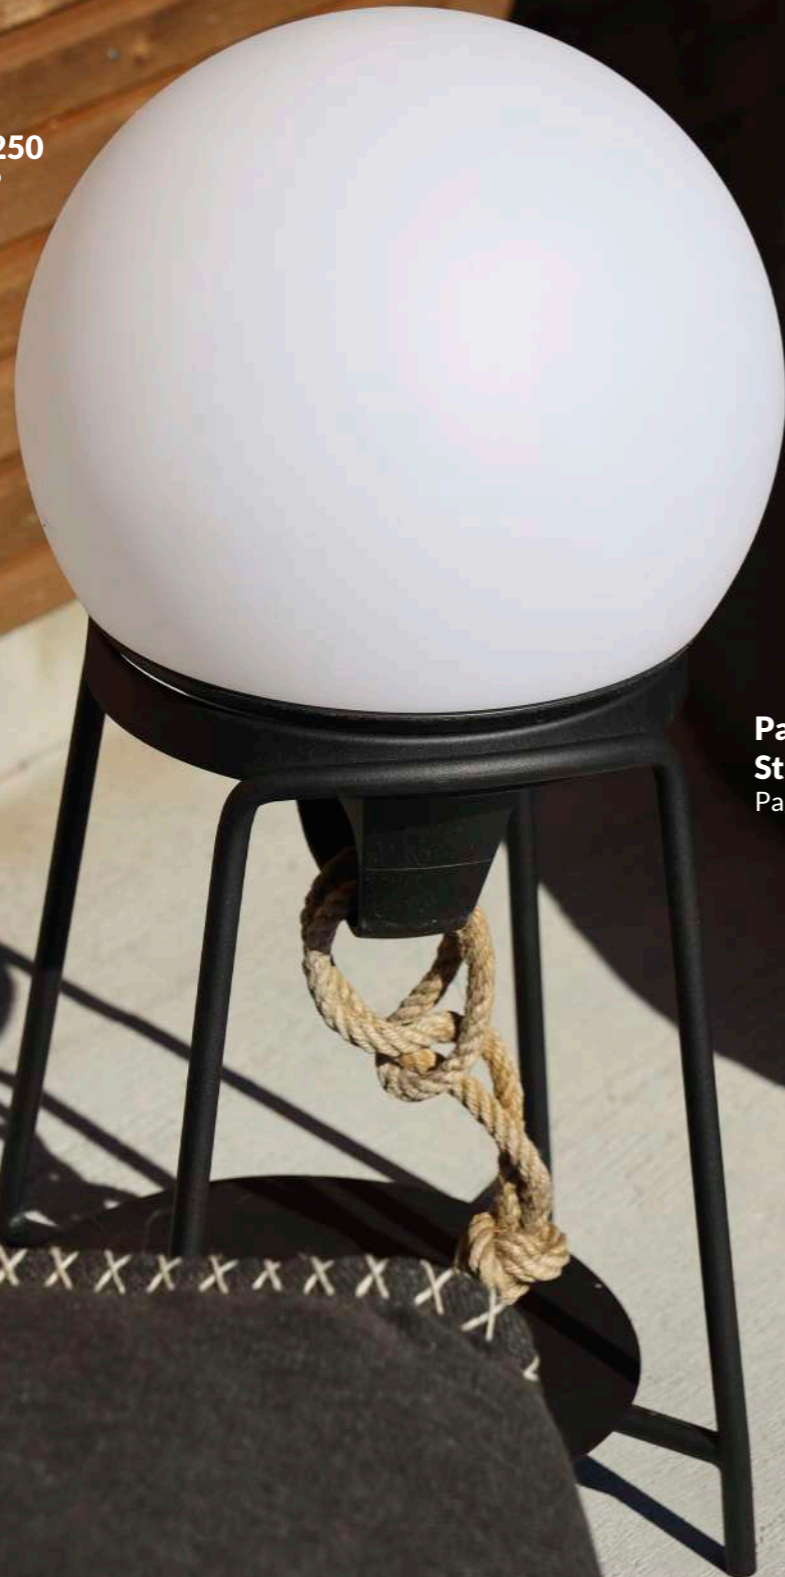

ACCESSORIES

Light 250
Page 39